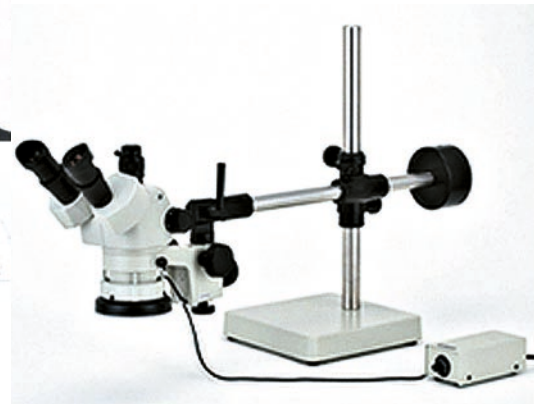

ASCO Trinocular Microscope

SPZV-50UNGM

WITH ZOOM AND STAND

Magnification: 6.7 to 50 x

Zoom: 7.50 : 1

Working distance: 108

Base: plate 230 x 230

Diopter adjustment: ± 7.2 D

Total height: 488

Ref.	Designation	Weight	Price
17501	SPZV-50UNGM	24.4	3885.00
17492	Pair of objectives for binocular SPZ Type DHW 10X METAL		184.50
17497	rubber eyeguard for DSZ typ		7.60

SPZ-50 series is provided with a zoom that allows a magnification going from 6.7 to 50 x with a standard eyepiece DHW10x. SPZT et SPZV series allows the addition of an extra eyepiece that can be used for taking pictures or filming. A ring provided on the vertical tube allows the adjustment of the focal. The microscope includes a LED light and a system View. The eyepieces are 45° inclined and the desk is 360° rotatable.

ASCO Trinocular Microscope

SPZT-50D-SGBM

WITH ZOOM AND STAND

The microscope includes a 303 mm high column and a Ring illuminator with 54 white LEDs 6400 K, continuously adjustable intensity. The eyepieces are 45° inclined and the desk is 360° rotatable.

Magnification: 6.7 to 50 x

Zoom : 7.50 : 1

Working distance: 108

Base: plate 144 x 260

Diopter adjustment: ± 7.2 D

Total height: 405