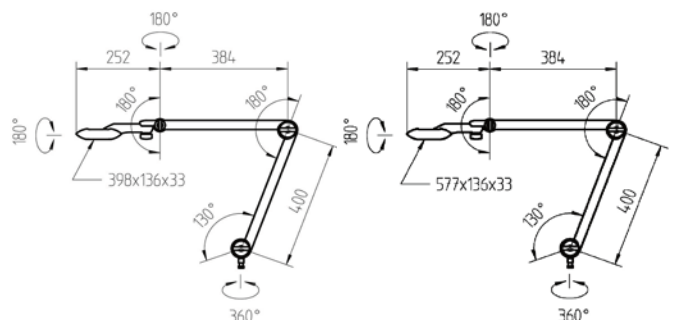

Schurch Asco SA

ASCO

Partenaire et Savoir-faire

**AV. DU 1ER MARS 33, CP 3052
CH-2001 NEUCHÂTEL
SWITZERLAND**

PHONE : +41 32 724 3434

FAX : +41 32 724 3436

EMAIL : INFO@SCHURCH-ASCO.COM

WEB : WWW.SCHURCH-ASCO.COM

Short arm LED lamp

WALDMANN

UNIVERSAL TYPE TANEO TND 1400

Daylight lamp, 5000K.
Anodized aluminum case, with opal white diffuser.
Led 23 W, 5000k, 100-240 V, 50/60 HZ.
For watchmaker's post.

Ref.	Designation	Article Num.	Price
17710	TANEO TND 1400 / 950 Adjustable Intensity	Ref : 00 809 738	827.00
17711	TANEO TND 1400 / 950 Adjustable Intensity	Ref : 00 809 740	827.00

Long arm LED lamp

WALDMANN

UNIVERSAL TYPE TANEO TND

Daylight lamp, 5000K.
Anodized aluminum case, with opal white diffuser.
Led 23 W | 30 W, 5000k, 100-240 V, 50/60 HZ.
For watchmaker's post.

Ref.	Designation	Article Num.	Price
17712	TANEO TND 1400 / 950 Intensité Réglable	Ref : 00 800 737	784.00
17713	TANEO TND 2100 / 950 Intensité Fixe	Ref : 00 809 772	897.00