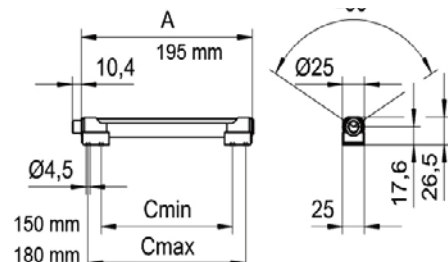

Réf.	Designation	Item Num.	Price
16444	LEA 300/850/S	Ref : 00 801 340	179.00