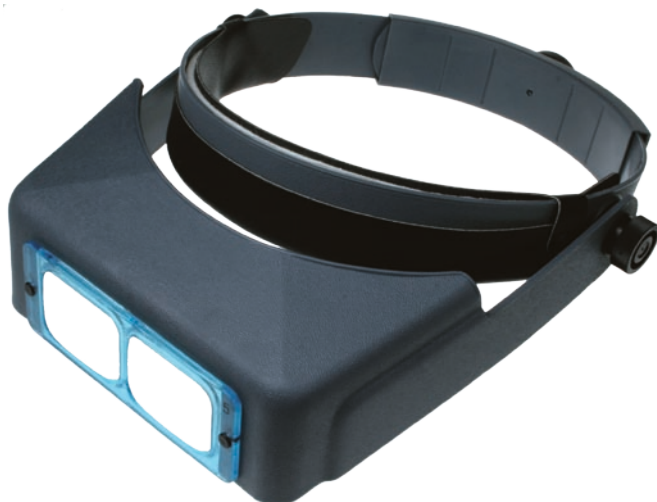

ZEISS

TYPE D6

Optical diameter: 40 x 30 mm
Free working distance: 200 mm
Field of vision: 72 x 75 mm
Dimensions: l x h x L = 195 x 60 x 210
Weight ~110 g

Ref.	Magnification	Diopter	Price
00246	1.4 x D6	6	144.00
00249	2 x D4	4	144.00

Conditions of sale: Net prices.

Headband magnifying Loupe

OPTIVISOR

High quality binocular with mobile visor with rounded edges, pull-down visor, adjustable headband with a button and a comfortable frontal part with leather lined with felt.