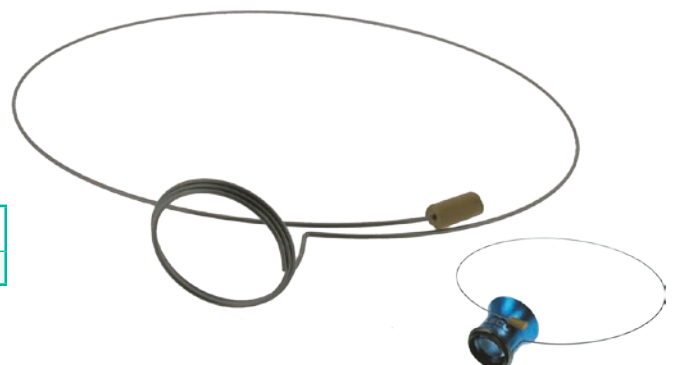

Ref.	Colour	Magnification	Price
00964	Yellow	5 x	105.00
00965	Blue	6 x	105.00
00966	Steel	8 x	105.00
00967	Green	10 x	105.00

Conditions of sale: Discount 10 % for 10 identical pieces.

Magnifying Loupe-holder

TYPE 5461

Made of a stainless steel wire, fits to every magnifying glass.

Ref.	Designation	Price
00247	Magnifying glass-holder	3.95

Conditions of sale: Net prices.

212 Magnifying Glasses

September 2023

Magnifying Loupe ASCO for Engraver Ø 40mm